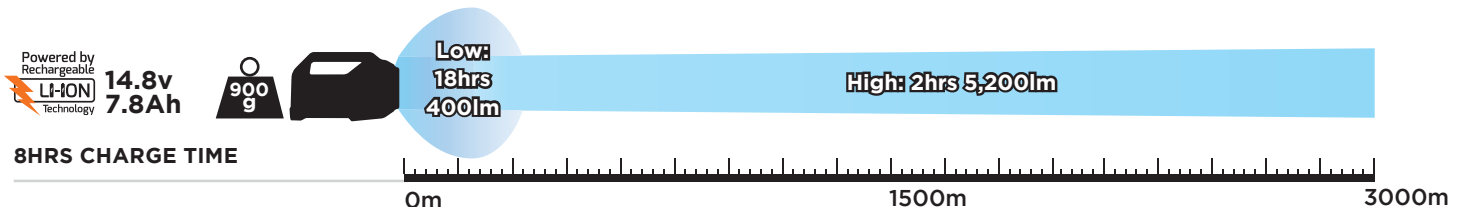

Panther HID - Longest beam range

Optional Accessories:

- Vehicle charger
- Vehicle charging base (CB option)
- Vehicle / wall mounting bracket
- Protective carry case
- IP65 version available

PRODUCT CODE	DIMENSIONS
NSPANTHERHID-LI-ION	(L)260x(W)150x(D)180mm