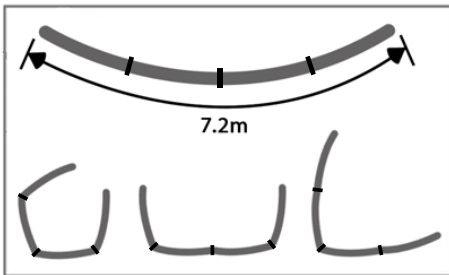

The smart design of the Solid portable privacy screen makes it possible to place the barrier into various formations. In order to extend the barrier, multiple screens can be effortlessly linked through the straps that are attached on both sides of the screen.

The privacy screen is self-supporting and can be placed in mild wind conditions without extra aids. In windy conditions or uneven terrain the screen can be anchored to the ground using the supplied tent pegs and guy lines.

For the (semi-) permanent placement of the screen we developed a set of 3 rigid supports.

Single Screen Setup

Multiple Screen Setup

Specifications

- Size (L x H): 720 x 180 cm
- Size in bag (L x H x W): 110 x 35 x 35 cm
- Weight: 15 kg